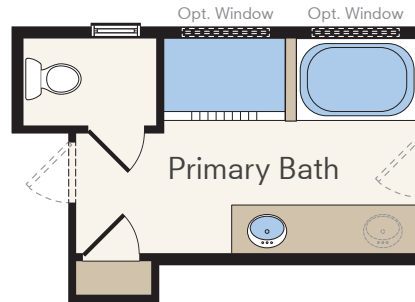

Opt. Primary Bath Soaker Tub with Fiberglass Shower or Full Tile Shower

Opt. Primary Bath Soaker Tub with Full Tile Shower with Full Glass Enclosure

Opt. Full Bath #4 on Main ILO Powder